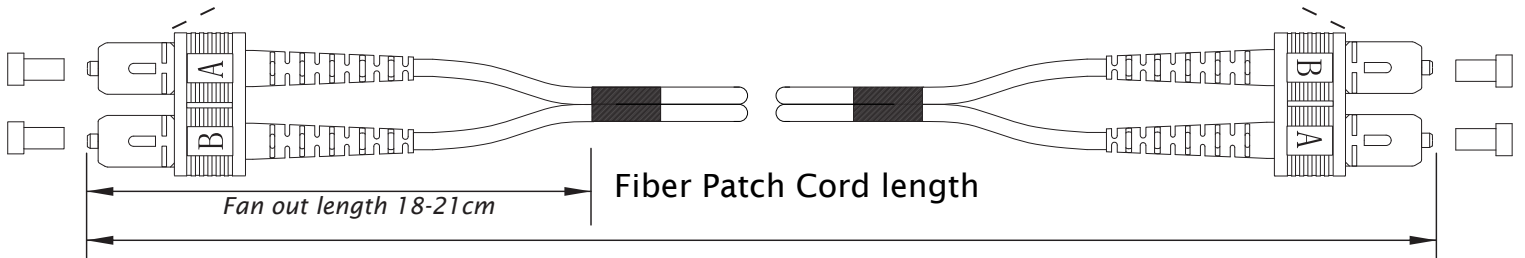

SPECIFICATION

TYPE	LC		SC		MTRJ		MPO	
	Multimode	Single mode	Multimode	Single mode	Multimode	Single mode	Multimode	Single mode
INSERTION LOSS	0.3dB	0.3dB	0.3dB	0.3dB	<0.5dB	<0.5dB	<0.5dB	<0.5dB
REFLECTION ATTENUATION	>35dB	UPC>50dB,	35dB	45dB	>35dB	UPC>45dB,	>35dB	UPC>45dB,
INSERT AND PULL TEST	<0.2dB	<0.2dB	0.1dB	0.1dB	<0.2dB	<0.2dB	<0.2dB	<0.2dB
INTERCHANGING CAPABILITY	<0.2dB	<0.2dB	<0.2dB	<0.2dB	<0.2dB	<0.2dB	<0.2dB	<0.2dB
OPERATING TEMPERATURE	-40 +80	-40 +80	-40 +80	-40 +80	-40 +80	-40 +80	-40 +80	-40 +80

ELECTRONIC FILES

LC to LC

SC to SC

LC to SC

Black-stone