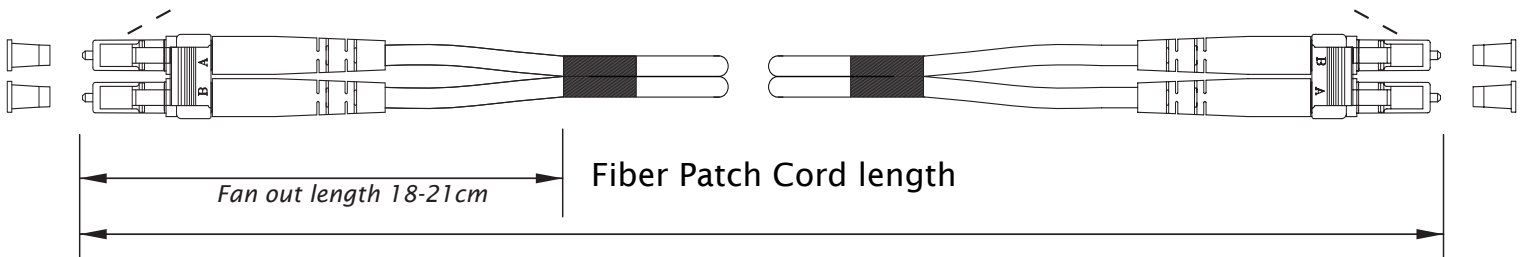

SPECIFICATION

TYPE	LC		SC		MTRJ		MPO	
	Multimode	Single mode	Multimode	Single mode	Multimode	Single mode	Multimode	Single mode
INSERTION LOSS	0.3dB	0.3dB	0.3dB	0.3dB	<0.5dB	<0.5dB	<0.5dB	<0.5dB
REFLECTION ATTENUATION	>35dB	UPC>50dB,	35dB	45dB	>35dB	UPC>45dB,	>35dB	UPC>45dB,
INSERT AND PULL TEST	<0.2dB	<0.2dB	0.1dB	0.1dB	<0.2dB	<0.2dB	<0.2dB	<0.2dB
INTERCHANGING CAPABILITY	<0.2dB	<0.2dB	<0.2dB	<0.2dB	<0.2dB	<0.2dB	<0.2dB	<0.2dB
OPERATING TEMPERATURE	-40 +80	-40 +80	-40 +80	-40 +80	-40 +80	-40 +80	-40 +80	-40 +80

ELECTRONIC FILES

LC to LC