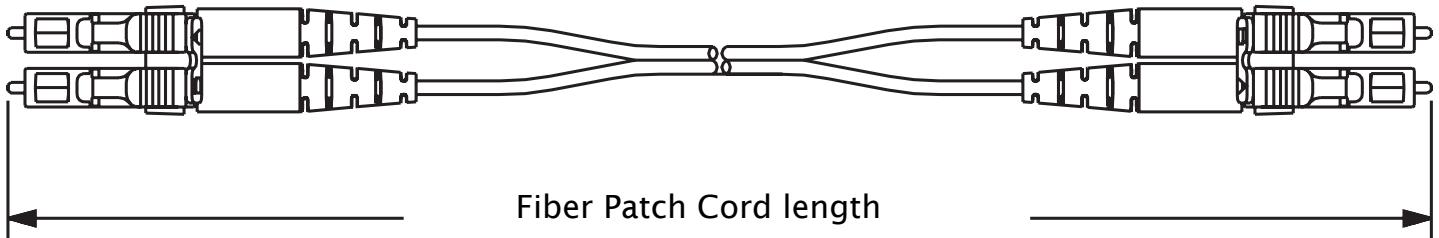

ELECTRONIC FILES

ORDER INFORMATION

Fiber Patch Cord Duplex Part Number

Type-length	Single mode	Multimode (OM1)	Multimode (OM2)	Multimode (OM3)	Multimode (OM4)	Multimode (OM5)
LC TO LC						
LC to LC Fiber patch cable, 1M	ALCALCA-1-2-LSZH1M	ALCALCA-2-2-LSZH1M	ALCALCA-3-2-LSZH1M	ALCALCA-4-2-LSZH1M	ALCALCA-5-2-LSZH1M	ALCALCA-6-2-LSZH1M
LC to LC Fiber patch cable, 3M	ALCALCA-1-2-LSZH3M	ALCALCA-2-2-LSZH3M	ALCALCA-3-2-LSZH3M	ALCALCA-4-2-LSZH3M	ALCALCA-5-2-LSZH3M	ALCALCA-6-2-LSZH3M
LC to LC Fiber patch cable, 5M	ALCALCA-1-2-LSZH5M	ALCALCA-2-2-LSZH5M	ALCALCA-2-2-LSZH5M	ALCALCA-4-2-LSZH5M	ALCALCA-5-2-LSZH5M	ALCALCA-6-2-LSZH5M
LC TO SC						
LC to SC Fiber patch cable, 1M	ALCASCASCA-1-2-LSZH1M	ALCASCASCA-2-2-LSZH1M	ALCASCASCA-3-2-LSZH1M	ALCASCASCA-4-2-LSZH1M	ALCASCASCA-5-2-LSZH1M	ALCASCASCA-6-2-LSZH1M
LC to SC Fiber patch cable, 3M	ALCASCASCA-1-2-LSZH3M	ALCASCASCA-2-2-LSZH3M	ALCASCASCA-3-2-LSZH3M	ALCASCASCA-4-2-LSZH3M	ALCASCASCA-5-2-LSZH3M	ALCASCASCA-6-2-LSZH3M
LC to SC Fiber patch cable, 5M	ALCASCASCA-1-2-LSZH5M	ALCASCASCA-2-2-LSZH5M	ALCASCASCA-2-2-LSZH5M	ALCASCASCA-4-2-LSZH5M	ALCASCASCA-5-2-LSZH5M	ALCASCASCA-6-2-LSZH5M
SC TO SC						
SC to SC Fiber patch cable, 1M	ASCASCASCA-1-2-LSZH1M	ASCASCASCA-2-2-LSZH1M	ASCASCASCA-3-2-LSZH1M	ASCASCASCA-4-2-LSZH1M	ASCASCASCA-5-2-LSZH1M	ASCASCASCA-6-2-LSZH1M
SC to SC Fiber patch cable, 3M	ASCASCASCA-1-2-LSZH3M	ASCASCASCA-2-2-LSZH3M	ASCASCASCA-3-2-LSZH3M	ASCASCASCA-4-2-LSZH3M	ASCASCASCA-5-2-LSZH3M	ASCASCASCA-6-2-LSZH3M
SC to SC Fiber patch cable, 5M	ASCASCASCA-1-2-LSZH5M	ASCASCASCA-2-2-LSZH5M	ASCASCASCA-3-2-LSZH5M	ASCASCASCA-4-2-LSZH5M	ASCASCASCA-5-2-LSZH5M	ASCASCASCA-6-2-LSZH5M
MTRJ TO MTRJ						
MTRJ to MTRJ Fiber patch cable, 1M	AMTRJAMTRJA-1-2-LSZH1M	AMTRJAMTRJA-2-2-LSZH1M	AMTRJAMTRJA-3-2-LSZH1M	AMTRJAMTRJA-4-2-LSZH1M	AMTRJAMTRJA-5-2-LSZH1M	AMTRJAMTRJA-6-2-LSZH1M
MTRJ to MTRJ Fiber patch cable, 3M	AMTRJAMTRJA-1-2-LSZH3M	AMTRJAMTRJA-2-2-LSZH3M	AMTRJAMTRJA-3-2-LSZH3M	AMTRJAMTRJA-4-2-LSZH3M	AMTRJAMTRJA-5-2-LSZH3M	AMTRJAMTRJA-6-2-LSZH3M
MTRJ to MTRJ Fiber patch cable, 5M	AMTRJAMTRJA-1-2-LSZH5M	AMTRJAMTRJA-2-2-LSZH5M	AMTRJAMTRJA-3-2-LSZH5M	AMTRJAMTRJA-4-2-LSZH5M	AMTRJAMTRJA-5-2-LSZH5M	AMTRJAMTRJA-6-2-LSZH5M
MPO TO MPO						
MPO to MPO Fiber patch cable, 1M	AMPOAMPOA-1-2-LSZH1M	AMPOAMPOA-2-2-LSZH1M	AMPOAMPOA-3-2-LSZH1M	AMPOAMPOA-4-2-LSZH1M	AMPOAMPOA-5-2-LSZH1M	AMPOAMPOA-6-2-LSZH1M
MPO to MPO Fiber patch cable, 3M	AMPOAMPOA-1-2-LSZH3M	AMPOAMPOA-2-2-LSZH3M	AMPOAMPOA-3-2-LSZH3M	AMPOAMPOA-4-2-LSZH3M	AMPOAMPOA-5-2-LSZH3M	AMPOAMPOA-6-2-LSZH3M
MPO to MPO Fiber patch cable, 5M	AMPOAMPOA-1-2-LSZH5M	AMPOAMPOA-2-2-LSZH5M	AMPOAMPOA-3-2-LSZH5M	AMPOAMPOA-4-2-LSZH5M	AMPOAMPOA-5-2-LSZH5M	AMPOAMPOA-6-2-LSZH5M

NOTE: Length and other Connector options available on demand