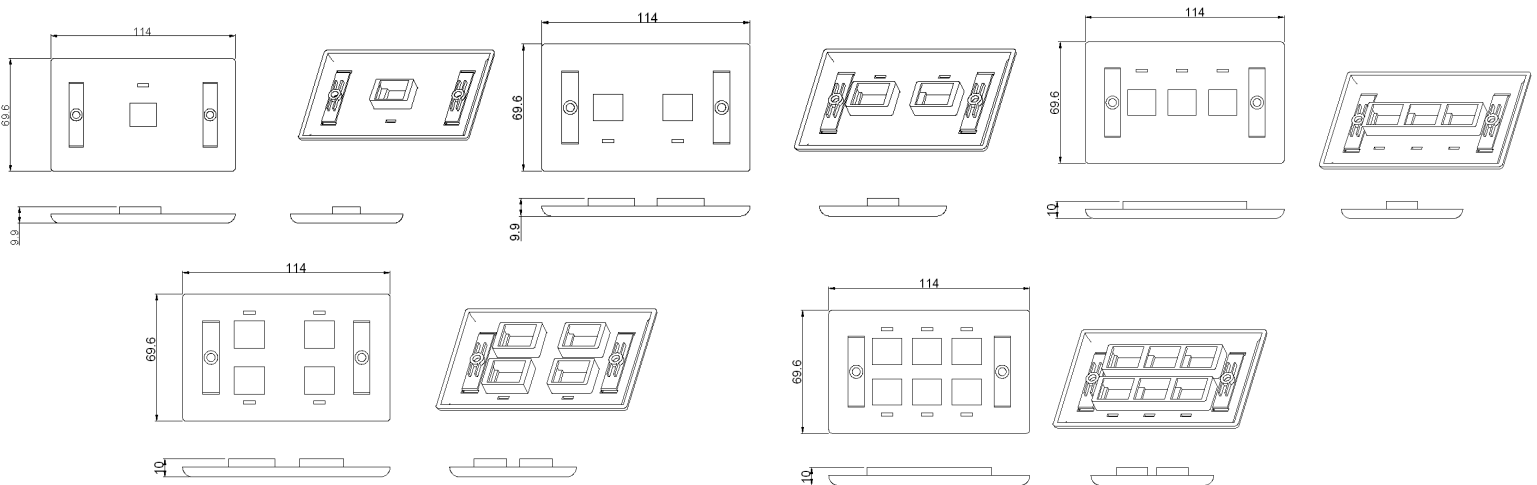

Black-stone US Style Faceplate

PART NO:BSFPUS2000111

PART NO:BSFPUS6000111

PART NO:BSFPUS1000111

PART NO:BSFPUS3000111

PART NO:BSFPUS4000111

DISCRPTION

Blackstone US style face plate is suitable for different kinds of modular jack installation, widely used in working area network cabling.

FEATURES

- America 120 style
- Embedded surface box, easy to install; Panel surface with embedded charts and label positions
- for easy definition of data and voice terminal
- Whole structure design
- Available in 1-port, 2-port, 3-port, 4-port and 6-port faceplate
- Made of high quality ABS&PC

ELECTRONIC FILES

Order information

Part No.	Description	Color	Inner box	Carton	Carton measurement	Weight
BSFPUS1000111	Wall style 1-port dustproof faceplate	White	15pcs	150pcs	53cm× 31cm × 23cm	8 kg
BSFPUS2000111	Wall style 2-port dustproof faceplate	White	15pcs	150pcs	53cm× 31cm × 23cm	8.20kg
BSFPUS3000111	Wall style 3-port dustproof faceplate	White	15pcs	150pcs	53cm× 31cm × 23cm	8.10kg
BSFPUS4000111	Wall style 4-port dustproof faceplate	White	15pcs	150pcs	53cm× 31cm × 23cm	8.10kg
BSFPUS6000111	Wall style 6-port dustproof faceplate	White	15pcs	150pcs	53cm× 31cm × 23cm	8.10kg