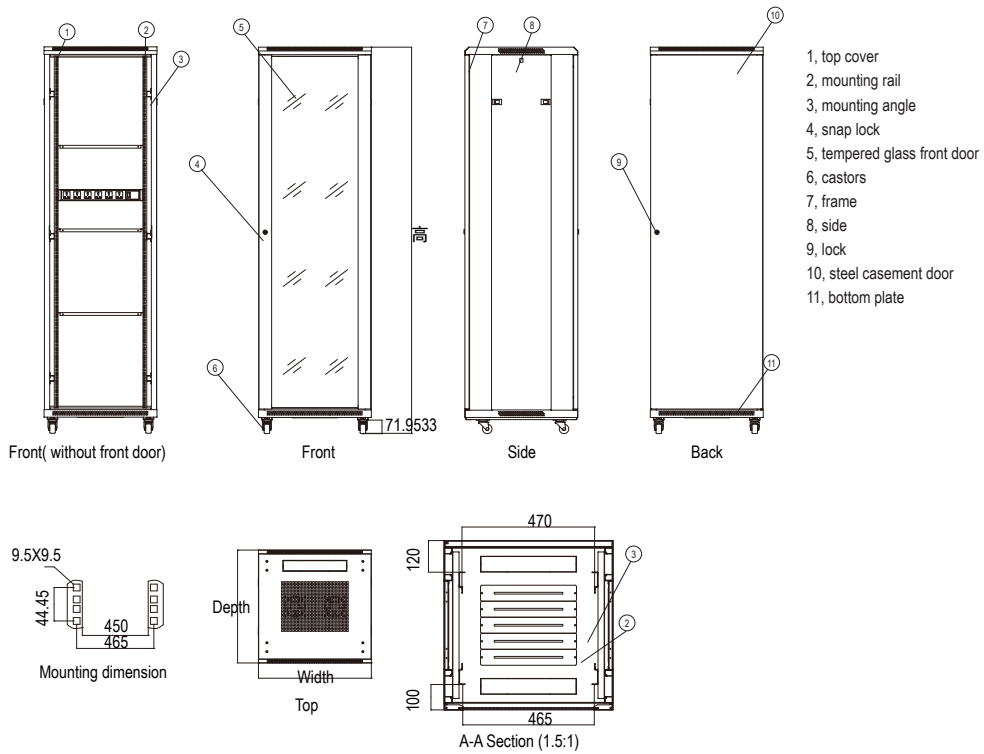

INFRASTONE BCS CABINET & ENCLOSURE

ORDER INFORMATION

Part No	Capacity/U	Width/mm Option	Depth/mm Option	Height/mm	Carton measurement			Volume/CBM
					Width/m	Depth/m	Height/m	
	18U			988			1.02	0.40
	22U			1166			1.20	0.48
	27U		600	1388			1.42	0.56
BSC-U SIZE-WD	32U	600	800	1610	0.63	0.63	1.64	0.65
	37U	800	960	1833			1.86	0.74
	42U		1000	2055			2.08	0.83
	47U			2277			2.30	0.91

DIMENSION (MM)