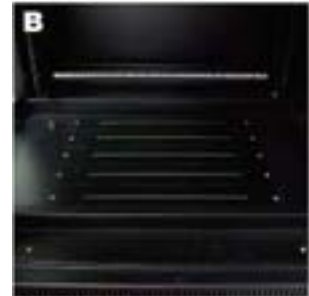

front and back
size label

big fans

INFRASTONE BCS CABINET & ENCLOSURE

Features and benefits

- Exquisite design with precise dimension and craftsmanship.
- Frame is made of nine style and high quality special materials. It has a firm structure and can bear large weight.
- Meet the requirement of ANSVEIARS-310-D , DIN41491:PART1
Surface Finish: Degreasing , Phosphoric , Powder coat.
- U markings Clear U markings on mounting rails to aide in space planning and installation
- Good ventilation and heat dispersing.
- User can add the cable fixtures accordingly.
Powder coated to protect against rust, oxidization ,
- scratches , lacquer peeling , strong acid and alkali erosion.
- Flexible vertical rail' S thickness must up to 2mm.
- Framework using high strength steel with a 800kg weight capacity.
- Rack's side panel can be easily assembled and disassembled from the outside without using any tools.
- Screw-less appearance for a smooth and clean look.
- It has been widely applied in the field of computer data network , page , wiring , Pa broadcasting , soundtrack system , subway train.

DIMENSION (MM)

INFRASTONE BCS DATA CABINET & ENCLOSURE

The ceiling fan ensure the cabinets
.inhale and discharge enough air

Ceiling fan

Bottom plate

Mounting frame

side locks

Nine style and high
quality special materials

(The door(front, rear and side
can be easily dismantled