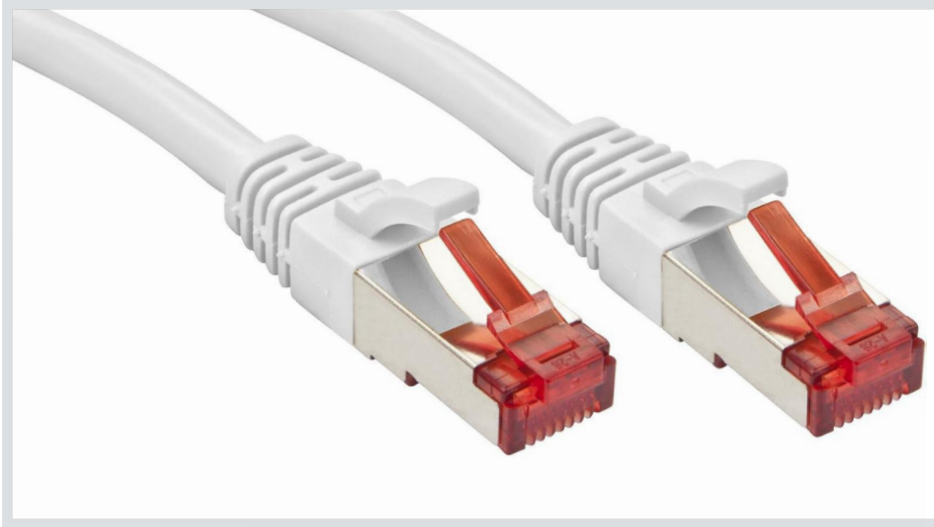

Black-stone CAT 6 FTP Patch Cord

PART NO. : BSAC1M600-WH

DISCRIPTION

Blackstone Cat 6 FTP Patch Cords, with a compact plug and boot, feature a narrow profile to support traditional and high-density panels and switches. The snagless plug design makes the patch cords an excellent choice in environments where moves, adds, and changes are frequent. Shorter boot provides a shorter installed bend radius, ideal for applications with limited space.

FEATURES

- Tested and verified to meet Cat 6 component requirements for TIA, ISO/IEC, and EN standards.
- Compact plug and boot promotes shorter installed bend radius, ideal for limited depth applications.
- Snagless plug design prevents tab breakage.
- Integrated strain-relief.
- Stranded conductor for longer flex-life.
- T568B wiring to function in either T568A or T568B applications.
- All patch cords are backwards compatible with earlier ANSI/TIA category ratings.
- Channel performance verified by third-party testing in 4-connector, 100-meter channel.
- Accepts clip-on colored boot markers for network identifications.

Patch cords shall be 26 AWG stranded conductor with an 8-position modular plug on each end. The cords shall include a narrow-profile boot that allows for easy cord removal without snagging.

The cords shall be available in standard lengths of 1, 2, 3, 10, 25, and 50 feet. Patch cord plug shall be clear and contacts shall have industry-standard, ANSI/TIA-1096-A compliant 50 micro inches of gold plating.

Performance Specification

Outer Diameter (O.D.):	0.225"
Materials	26 AWG FTP stranded conductor, modular non-keyed, 8-position, 8-conductor plug, 94V-0 rated
Colors	White, yellow, red, blue, green, gray, light blue and black
Storage Temperature	-20 °C to +70 °C
Installation Temperature	0 °C to +50 °C
Operating Temperature	-20 °C to +60 °C
Flammability Rating	Dual Rated (CM-LSZH) Depends on jacket material