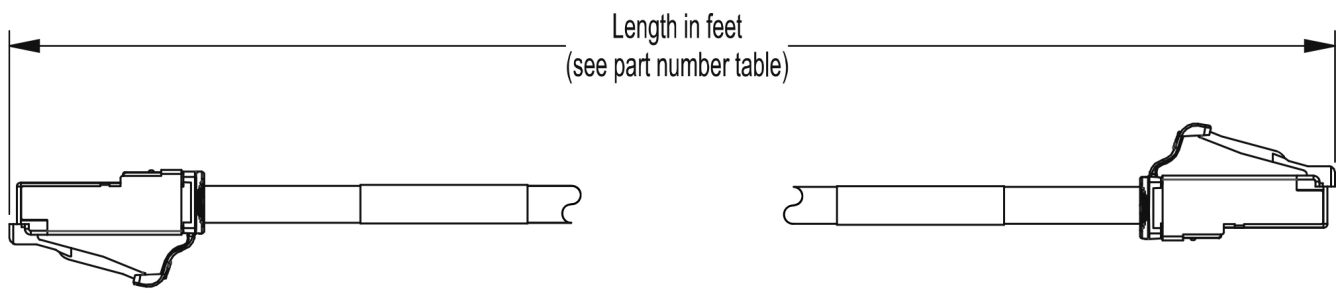

STANDARDS & REGULATIONS

- ANSI/TIA-568.2-D (Cat 6)
- ISO/IEC 11801-1 (Cat 6)
- EN 50173-1 (Cat 6)
- ANSI/TIA-1096-A (formerly FCC Part 68)
- IEEE 802.3bt PoE Type 1, 2, 3, 4 (90 watts max)
- Cisco UPOE, UPOE+ (90 watts max)
- Power over HDBaseT™ PoH (95 watts max)
- For 100 watt applications - Up to 100 cables in a bundle
- CE CERTIFIED
- RoHS 3

PRODUCT SPECIFICATIONS

ORDER INFORMATION

Part number guide example for Black-stone CAT6 FTP Patch Cord

Data cable	Metric System		Shielding	Length		Category	Color	>Ucket
	Europe and Middle East	USA		M	FT			
BS	AC	US	S/FTP	0.15M 0.3M 0.5M 1M 3M 5M 10M	1F 2F 3F 10F 25F 50F	CAT6	BU (Blue) YL (Yellow) GR (Green) BL (Black) WH (White) G (Gray) RD (Red)	PVC LSZH CM
BS		US	S		1F	600	WH	LSZH

PN://BS 1F 600 WH LSZH PB://BSUS600-WH-LSZH

Description	Europe and Middle East						
	Color						
	White	Yellow	Grey	Red	Black	Green	Blue
Cat 6 FTP Patch Cable, 0.15m	BSACS015M600-WH	BSACS015M600-YL	BSACS015M600-G	BSACS015M600-RD	BSACS015M600-BL	BSACS015M600-GR	BSACS015M600-BU
Cat 6 FTP Patch Cable, 0.3m	BSACS03M600-WH	BSACS03M600-YL	BSACS03M600-G	BSACS03M600-RD	BSACS03M600-BL	BSACS03M600-GR	BSACS03M600-BU
Cat 6 FTP Patch Cable, 0.5m	BSACS05M600-WH	BSACS05M600-YL	BSACS05M600-G	BSACS05M600-RD	BSACS05M600-BL	BSACS05M600-GR	BSACS05M600-BU
Cat 6 FTP Patch Cable, 1m	BSACS1M600-WH	BSACS1M600-YL	BSACS1M600-G	BSACS1M600-RD	BSACS1M600-BL	BSACS1M600-GR	BSACS1M600-BU
Cat 6 FTP Patch Cable, 3m	BSACS3M600-WH	BSACS3M600-YL	BSACS3M600-G	BSACS3M600-RD	BSACS3M600-BL	BSACS3M600-GR	BSACS3M600-BU
Cat 6 FTP Patch Cable, 5m	BSACS5M600-WH	BSACS5M600-YL	BSACS5M600-G	BSACS5M600-RD	BSACS5M600-BL	BSACS5M600-GR	BSACS5M600-BU
Cat 6 FTP Patch Cable, 7m	BSACS7M600-WH	BSACS7M600-YL	BSACS7M600-G	BSACS7M600-RD	BSACS7M600-BL	BSACS7M600-GR	BSACS7M600-BU
Cat 6 FTP Patch Cable, 10m	BSACS10M600-WH	BSACS10M600-YL	BSACS10M600-G	BSACS10M600-RD	BSACS10M600-BL	BSACS10M600-GR	BSACS10M600-BU
USA							
Cat 6 FTP Patch Cable, 1ft	BSUSS1F600-WH	BSUSS1F600-YL	BSUSS1F600-G	BSUSS1F600-RD	BSUSS1F600-BL	BSUSS1F600-GR	BSUSS1F600-BU
Cat 6 FTP Patch Cable, 2ft	BSUSS2F600-WH	BSUSS2F600-YL	BSUSS2F600-G	BSUSS2F600-RD	BSUSS2F600-BL	BSUSS2F600-GR	BSUSS2F600-BU
Cat 6 FTP Patch Cable, 3ft	BSUSS3F600-WH	BSUSS3F600-YL	BSUSS3F600-G	BSUSS3F600-RD	BSUSS3F600-BL	BSUSS3F600-GR	BSUSS3F600-BU
Cat 6 FTP Patch Cable, 10ft	BSUSS10F600-WH	BSUSS10F600-YL	BSUSS10F600-G	BSUSS10F600-RD	BSUSS10F600-BL	BSUSS10F600-GR	BSUSS10F600-BU
Cat 6 FTP Patch Cable, 25ft	BSUSS25F600-WH	BSUSS25F600-YL	BSUSS25F600-G	BSUSS25F600-RD	BSUSS25F600-BL	BSUSS25F600-GR	BSUSS25F600-BU
Cat 6 FTP Patch Cable, 50ft	BSUSS50F600-WH	BSUSS50F600-YL	BSUSS50F600-G	BSUSS50F600-RD	BSUSS50F600-BL	BSUSS50F600-GR	BSUSS50F600-BU

Note: Other lengths and colors (such as orange and violet) are available by special order, please contact customer service for more information.

Black-stone