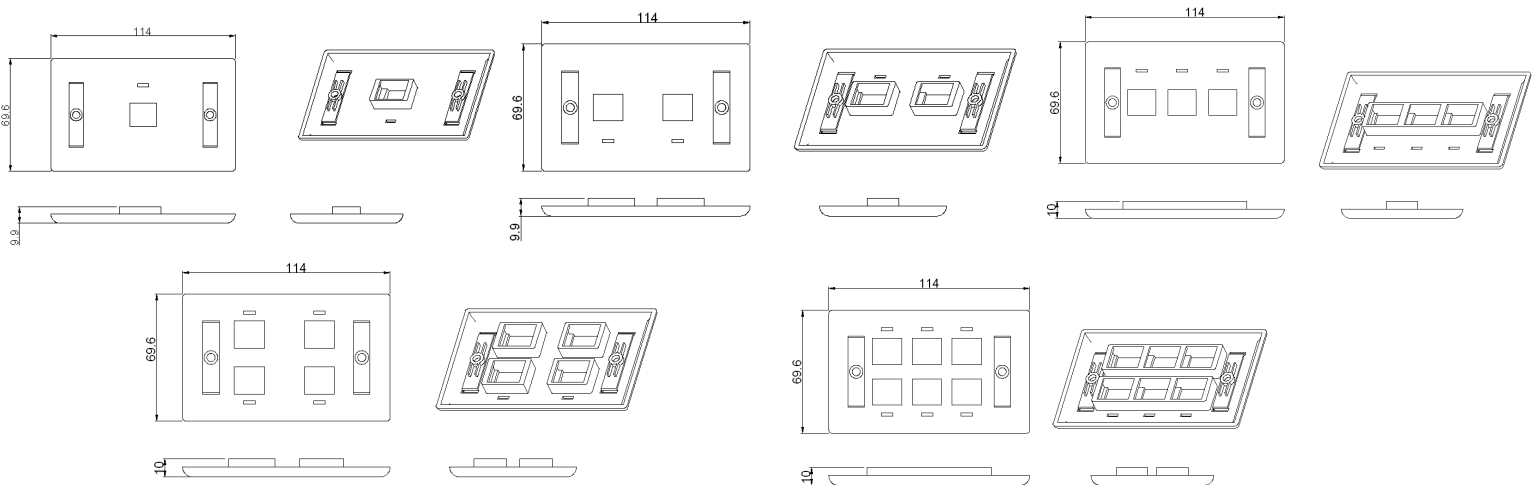

## Black-stone US Style Faceplate

PART NO:BSFPUS2000111

PART NO:BSFPUS6000111

PART NO:BSFPUS1000111

PART NO:BSFPUS3000111

PART NO:BSFPUS4000111

### DISCRPTION

Blackstone US style face plate is suitable for different kinds of modular jack installation, widely used in working area network cabling.

### FEATURES

- America 120 style
- Embedded surface box, easy to install; Panel surface with embedded charts and label positions
- for easy definition of data and voice terminal
- Whole structure design
- Available in 1-port, 2-port, 3-port, 4-port and 6-port faceplate
- Made of high quality ABS&PC

### Order information

Part No.	Description	Color	Inner box	Carton	Carton measurement	Weight
BSFPUS1000111	Wall style 1-port dustproof faceplate	White	15pcs	150pcs	53cm× 31cm × 23cm	8 kg
BSFPUS2000111	Wall style 2-port dustproof faceplate	White	15pcs	150pcs	53cm× 31cm × 23cm	8.20kg
BSFPUS3000111	Wall style 3-port dustproof faceplate	White	15pcs	150pcs	53cm× 31cm × 23cm	8.10kg
BSFPUS4000111	Wall style 4-port dustproof faceplate	White	15pcs	150pcs	53cm× 31cm × 23cm	8.10kg
BSFPUS6000111	Wall style 6-port dustproof faceplate	White	15pcs	150pcs	53cm× 31cm × 23cm	8.10kg