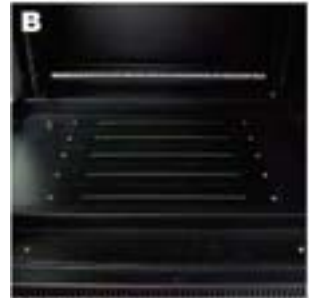

INFRASTONE BCS DATA CABINET & ENCLOSURE

The ceiling fan ensure the cabinets
inhale and discharge enough air

Ceiling fan

Bottom plate

Mounting frame

side locks

Nine style and high
quality special materials

(The door(front, rear and side
can be easily dismantled