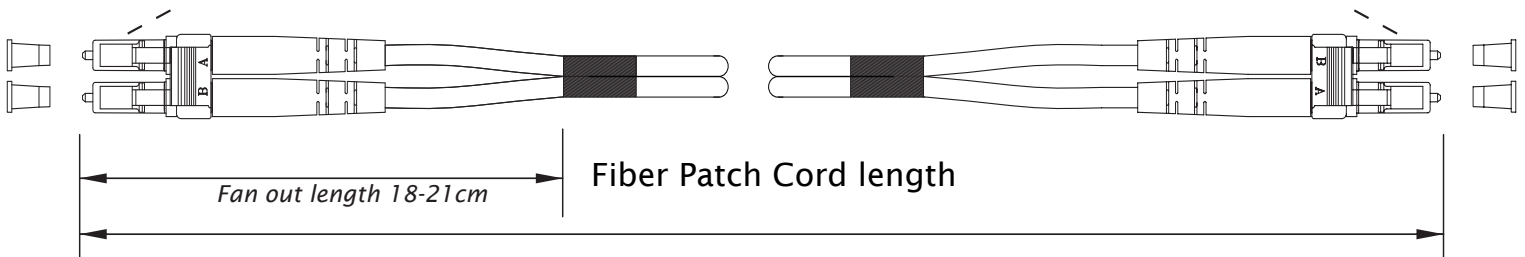

SPECIFICATION

TYPE	LC		SC		MTRJ		MPO	
	Multimode	Single mode	Multimode	Single mode	Multimode	Single mode	Multimode	Single mode
INSERTION LOSS	0.3dB	0.3dB	0.3dB	0.3dB	<0.5dB	<0.5dB	<0.5dB	<0.5dB
REFLECTION ATTENUATION	>35dB	UPC>50dB,	35dB	45dB	>35dB	UPC>45dB,	>35dB	UPC>45dB,
INSERT AND PULL TEST	<0.2dB	<0.2dB	0.1dB	0.1dB	<0.2dB	<0.2dB	<0.2dB	<0.2dB
INTERCHANGING CAPABILITY	<0.2dB	<0.2dB	<0.2dB	<0.2dB	<0.2dB	<0.2dB	<0.2dB	<0.2dB
OPERATING TEMPERATURE	-40 +80	-40 +80	-40 +80	-40 +80	-40 +80	-40 +80	-40 +80	-40 +80

ELECTRONIC FILES

LC to LC