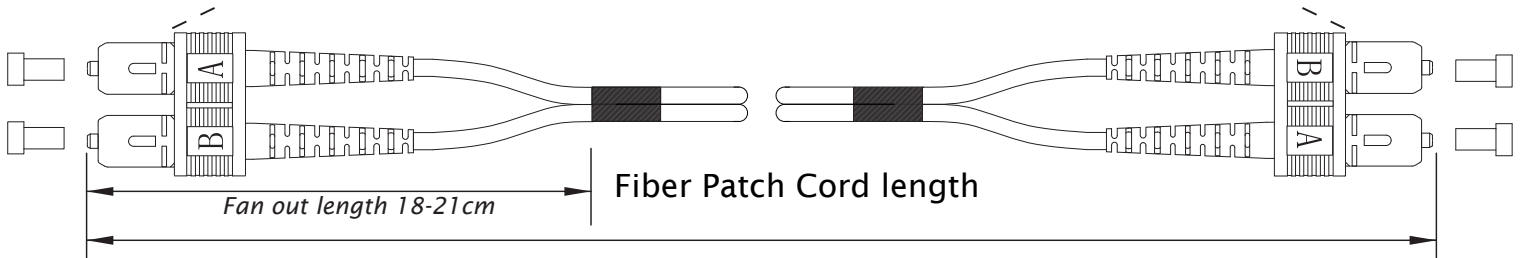

SPECIFICATION

TYPE	LC		SC		MTRJ		MPO	
	Multimode	Single mode	Multimode	Single mode	Multimode	Single mode	Multimode	Single mode
INSERTION LOSS	0.3dB	0.3dB	0.3dB	0.3dB	<0.5dB	<0.5dB	<0.5dB	<0.5dB
REFLECTION ATTENUATION	>35dB	UPC>50dB,	35dB	45dB	>35dB	UPC>45dB,	>35dB	UPC>45dB,
INSERT AND PULL TEST	<0.2dB	<0.2dB	0.1dB	0.1dB	<0.2dB	<0.2dB	<0.2dB	<0.2dB
INTERCHANGING CAPABILITY	<0.2dB	<0.2dB	<0.2dB	<0.2dB	<0.2dB	<0.2dB	<0.2dB	<0.2dB
OPERATING TEMPERATURE	-40 +80	-40 +80	-40 +80	-40 +80	-40 +80	-40 +80	-40 +80	-40 +80

ELECTRONIC FILES

LC to LC

SC to SC

LC to SC

Black-stone