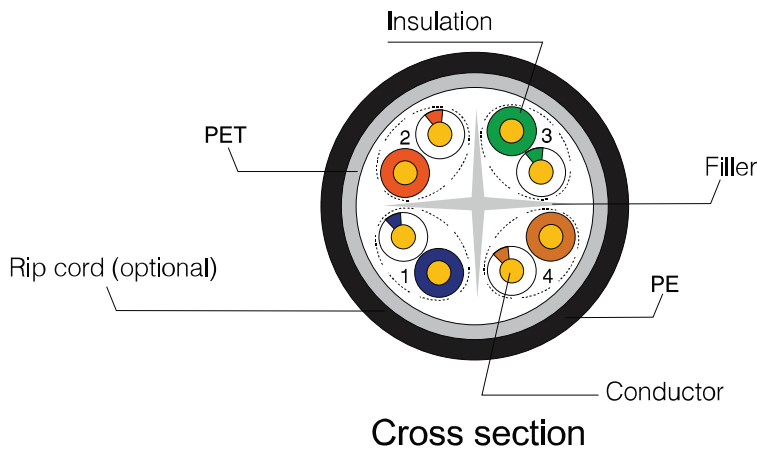

BLACK-STONE CAT 6A 4PAIR OUTDOOR U/UTP

PN://BSCI46A3UTPPEBL

Product Structure Diagram

Standards

UL Subject 444, ANSI/TIA 568C.2, ANSI/TIA 568.2-D, ISO / IEC 11801, IEC 61156-5, YD/T1019-2013

PoE compliance: Meets IEEE 802.3af and IEEE 802.3at for PoE applications

Application

100 BASE-Tc
100 BASE-TX
100VG-AnyLAN
1000 BASE-T
1000 BASE-TX

155 Mbps ATM
622 Mbps ATM
10GB ETHERNET

Characteristics

Mechanical Characteristics	
Operating Temperature	-40~75°C
Maximum Pulling Force	110N
Minimum Bending Radius	4 X O.D.
Flame Test	Fca

Product Structure		
Product Name	CAT 6A 4PAIR OUTDOOR U/UTP CABLE	CAT 6A 8PAIR OUTDOOR U/UTP CABLE
Conductor	23AWG	23AWG
Number Of Pairs	4	4 x 2
Nominal Conductor Dimension	0.57±0.02mm	0.57±0.02mm
Insulation Material	Solid Insulation	Solid Insulation
Nominal Insulation Dimension	1.02±0.05mm	1.02±0.05mm
Color Code	White & Blue/Blue White & Orange /Orange White & Green/Green White & Brown/Brown	
Separator	Yes	Yes
Individual Shield & Material	No	No
Outer Shield & Material	No	No
Drain Wire	No	No
Outer Jacket Material	PE	PE
Ripcord	Optional	Optional
Nominal Cable Diameter	7.10±0.30mm	(7.10±0.30) X (14.40±0.60)mm

Black-stone, Installation cable 4 or 8 pairs Part number guide configurations

Part number guide example for **Black-stone Installation Cable Cat7, SFTP, 4P, LSZH YELLOW**

PN://BSC I 4 7 3 SFTP LSZH YL

Cat7, SFTP, 4P, LSZH YELLOW PN://BSCI473SFTPLSZHYL