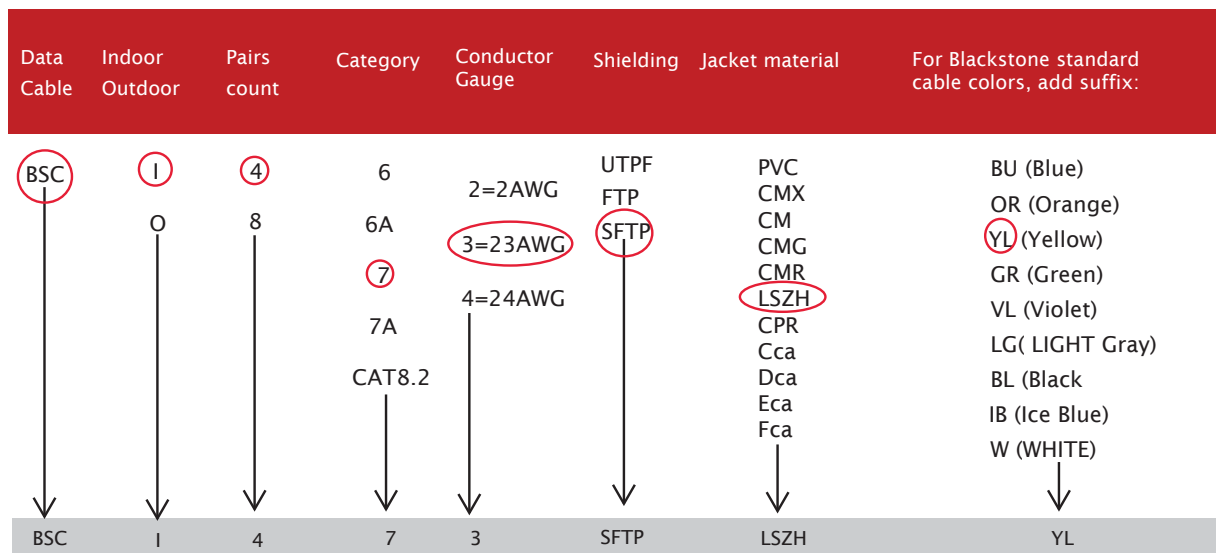

Black-stone, Installation cable 4 or 8 pairs Part number guide configurations

Part number guide example for **Black-stone Installation Cable Cat7, SFTP, 4P, LSZH YELLOW**

PN://BSC I 4 7 3 SFTP LSZH YL

Cat7, SFTP, 4P, LSZH YELLOW PN://BSCI473SFTPLSZHYL

Additional Information

- All Blackstone Cable has been Tested above the standard.
- 305m (1000 ft.) ALL Packaged Tested.
- POE compliance: Meets IEEE 802.3af and IEEE 802.3at for POE applications.
- Lifetime warranty.

NOTE: Any stock orders placed before May 2024 may be assigned a different part number. We kindly advise you to check with our authorized partner or contact us for further assistance.