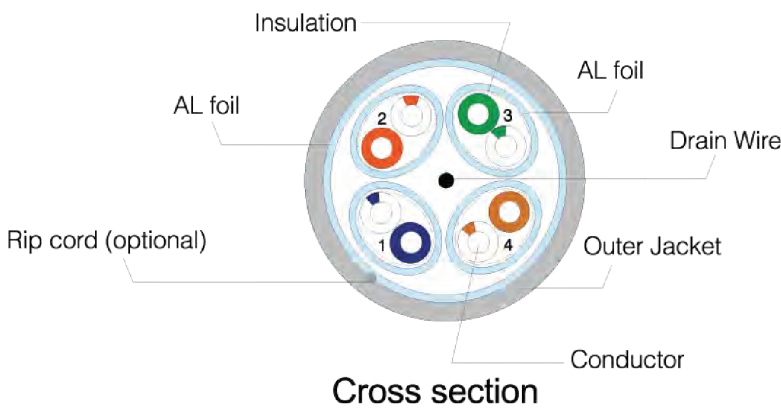

## Product Structure Diagram

### Product Structure

Product Structure		
Product Name	CAT 6A 4PAIR U/UTP CABLE	CAT 6A 8PAIR U/UTP CABLE
Conductor	23AWG	23AWG
Number Of Pairs	4	4 x2
Nominal Conductor Dimension	0.864 mm   0.034 in	0.864 mm   0.034 in
Insulation Material	Skin-Foam-Skin	Skin-Foam-Skin
Nominal Insulation Dimension	1.34±0.05mm	1.34±0.05mm
Color Code	White & Blue/Blue White & Orange /Orange White & Green/Green White & Brown/Brown	
Insulation Material	Polyolefin	Polyolefin
Outer Shield & Material	No	No
Drain Wire	yes	yes
Outer Jacket Material	LSZH	LSZH
Ripcord	Optional	Optional
Nominal Cable Diameter	7.50±0.30mm	(7.30±0.30) X (15.00±0.60)mm