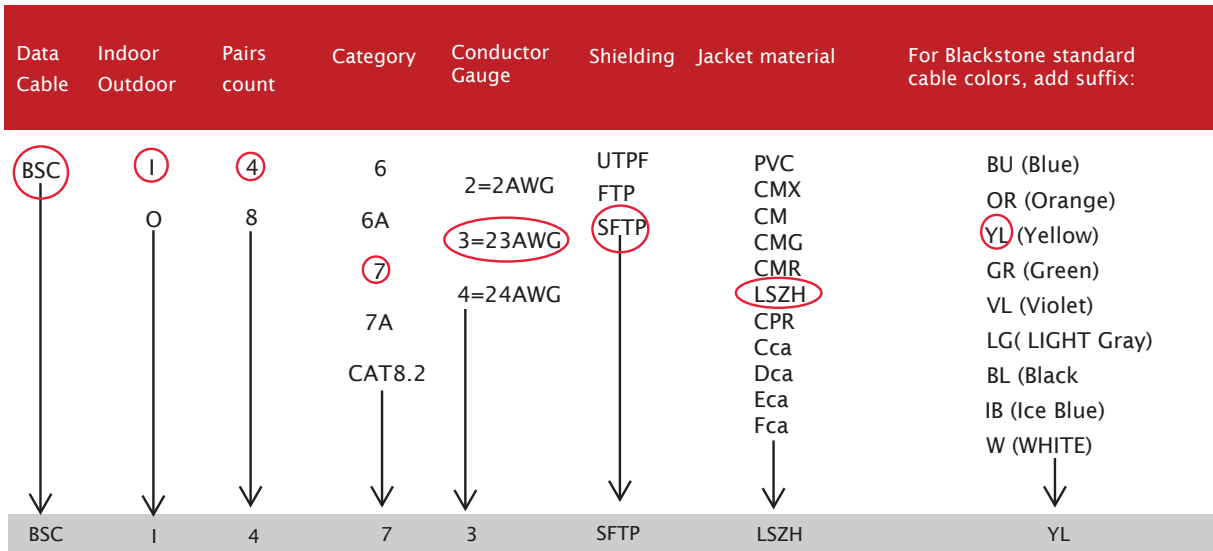

Black-stone, Installation cable 4 or 8 pairs

Part number guide configurations

Part number guide example for Black-stone Installation Cable Cat7, SFTP, 4P, LSZH YELLOW

PN://BSC I 4 7 3 SFTP LSZH YL

Cat7, SFTP, 4P, LSZH YELLOW PN://BSCI473SFTPLSZHYL

Additional Information

- All Blackstone Cable has been Tested above the standard.
- 305m (1000 ft.) ALL Packaged Tested.
- POE compliance: Meets IEEE 802.3af and IEEE 802.3at for POE applications.
- Lifetime warranty.

NOTE: Any stock orders placed before May 2024 may be assigned a different part number. We kindly advise you to check with our authorized partner or contact us for further assistance.