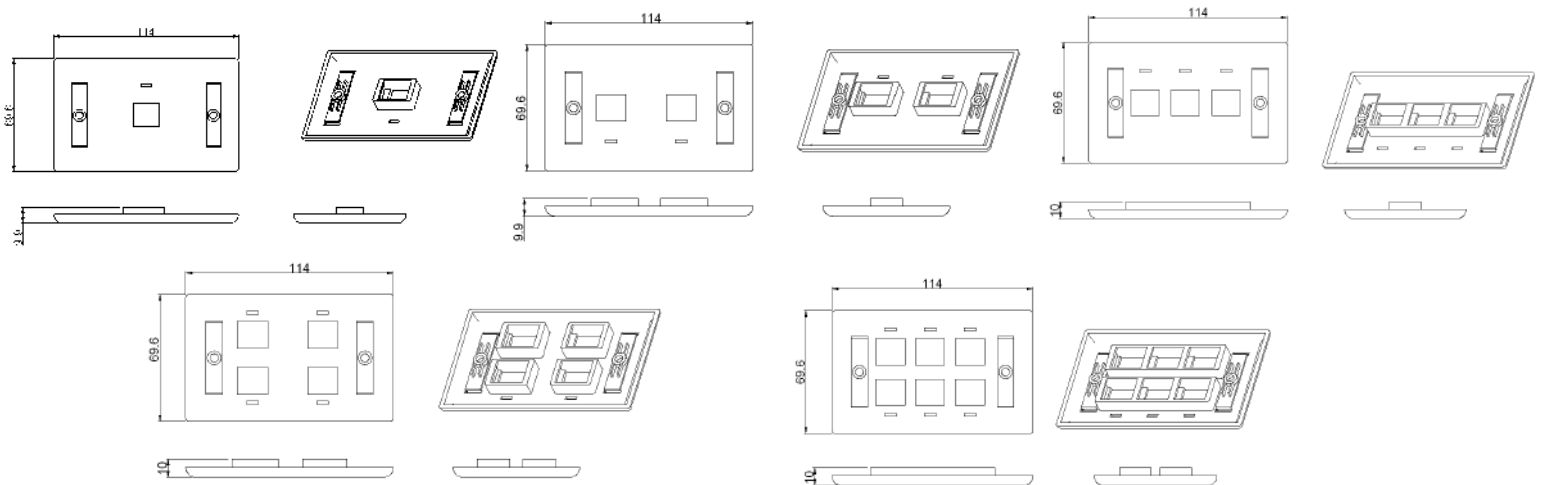

## Black-stone US Style Faceplate

PART NO:BSFPUS2000111

PART NO:BSFPUS6000111

PART NO:BSFPUS1000111

PART NO:BSFPUS3000111

PART NO:BSFPUS4000111

### DISCRIPTION

Blackstone US style face plate is suitable for different kinds of modular jack installation, widely used in working area network cabling.

### FEATURES

- America 120 style
- Embedded surface box, easy to install; Panel surface with embedded charts and label positions
- for easy definition of data and voice terminal
- Whole structure design
- Available in 1-port, 2-port, 3-port, 4-port and 6-port faceplate
- Made of high quality ABS&PC

### Order information

Part No.	Description	Color	Inner box	Carton	Carton measurement	Weight
BSFPUS1000111	Wall style 1-port dustproof faceplate	White	15pcs	150pcs	53cm× 31cm × 23cm	8 kg
BSFPUS2000111	Wall style 2-port dustproof faceplate	White	15pcs	150pcs	53cm× 31cm × 23cm	8.20kg
BSFPUS3000111	Wall style 3-port dustproof faceplate	White	15pcs	150pcs	53cm× 31cm × 23cm	8.10kg
BSFPUS4000111	Wall style 4-port dustproof faceplate	White	15pcs	150pcs	53cm× 31cm × 23cm	8.10kg
BSFPUS6000111	Wall style 6-port dustproof faceplate	White	15pcs	150pcs	53cm× 31cm × 23cm	8.10kg